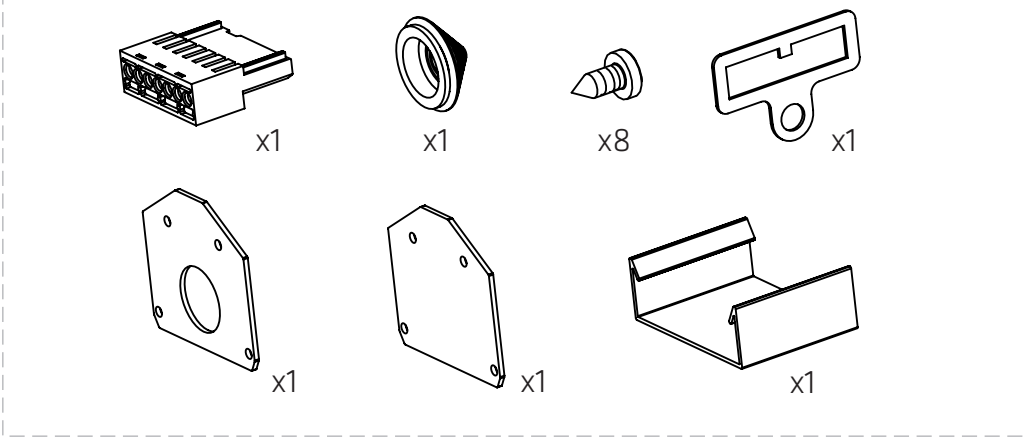

STANDARD LS2 3R

LS2 5R

LS2 7R (DALI)

13 SURFACE

16 ALL VERSIONS

14 ALL VERSIONS ACCESSORY - CLOSING SET. Index: 966323

17 ALL VERSIONS

15 ALL VERSIONS

18 ALL VERSIONS

19 ALL VERSIONS

20 ALL VERSIONS

21 SUSPENDED

ACCESSORY - TOP COVER
MASKING STRIP 840 mm
index: 966330

✓ IP40