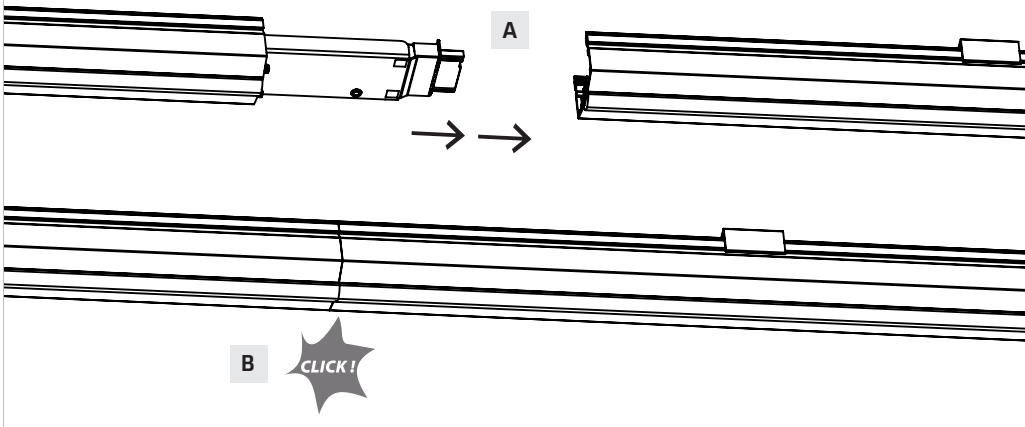

POWER OFF

L [mm]	B [mm]	H [mm]
1682	52	40
3364	52	40

TYPE 1682

TYPE 3364

DIMENSION TABLE	
A*	280 mm
B*	1680 mm
C	1682 mm
D	3364 mm

* suggestion

4 SUSPENDED

5 SUSPENDED

STANDARD LS2 3R

LS2 5R

LS2 7R (DALI)

13 SURFACE

16 ALL VERSIONS

14 ALL VERSIONS ACCESSORY - CLOSING SET. Index: 966323

17 ALL VERSIONS

15 ALL VERSIONS

18 ALL VERSIONS

19 ALL VERSIONS

20 ALL VERSIONS

21 SUSPENDED

ACCESSORY - TOP COVER
MASKING STRIP 840 mm
index: 966330

✓ IP40