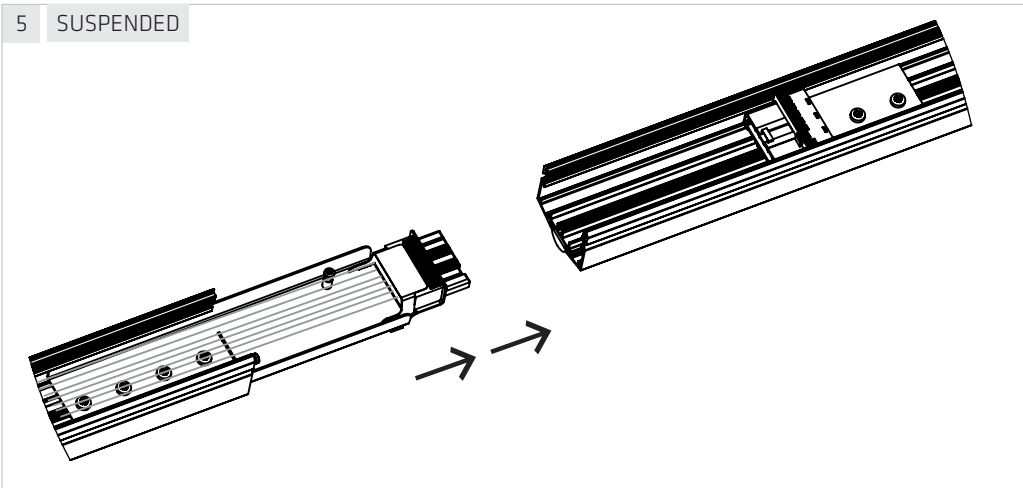

POWER OFF

L [mm]	B [mm]	H [mm]
1682	52	40
3364	52	40

TYPE 1682

TYPE 3364

DIMENSION TABLE	
A*	280 mm
B*	1680 mm
C	1682 mm
D	3364 mm

* suggestion

4 SUSPENDED

5 SUSPENDED

6 SUSPENDED

7 SUSPENDED

8 SUSPENDED

9 SURFACE

TYPE 1682

TYPE 3364

DIMENSION TABLE	
A*	280 mm
B*	1680 mm
C	1682 mm
D	3364 mm

* suggestion