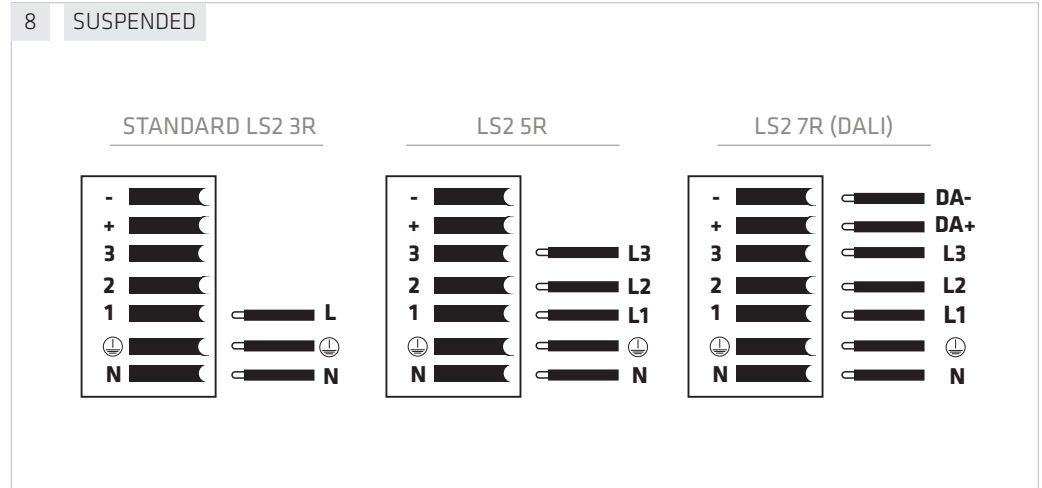

POWER OFF

L [mm]	B [mm]	H [mm]
1682	52	40
3364	52	40

TYPE 1682

TYPE 3364

DIMENSION TABLE	
A*	280 mm
B*	1680 mm
C	1682 mm
D	3364 mm

* suggestion

4 SUSPENDED

5 SUSPENDED

6 SUSPENDED

7 SUSPENDED

8 SUSPENDED

9 SURFACE

TYPE 1682

TYPE 3364

DIMENSION TABLE	
A*	280 mm
B*	1680 mm
C	1682 mm
D	3364 mm

* suggestion

18 ALL VERSIONS

19 ALL VERSIONS

20 ALL VERSIONS

21 SUSPENDED

ACCESSORY - TOP COVER
MASKING STRIP 840 mm
index: 966330

✓ IP40