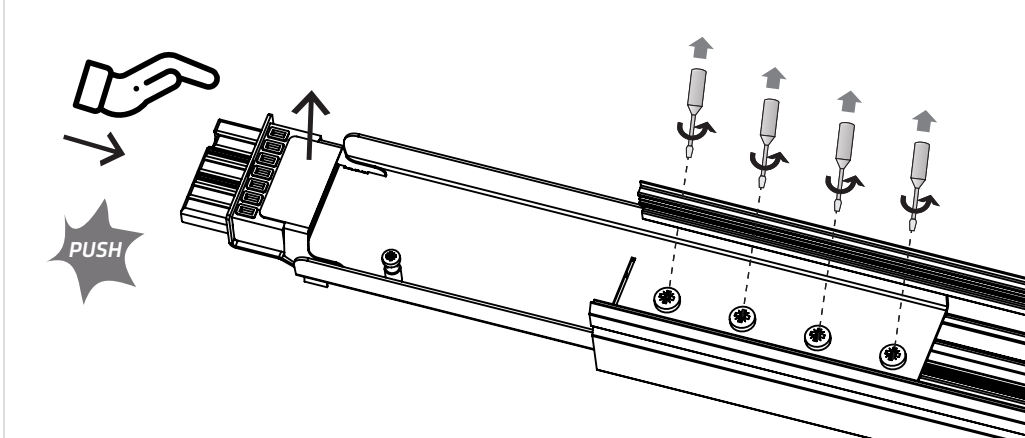

STANDARD LS2 3R

LS2 5R

LS2 7R (DALI)

13 SURFACE

16 ALL VERSIONS

14 ALL VERSIONS ACCESSORY - CLOSING SET. Index: 966323

17 ALL VERSIONS

15 ALL VERSIONS

18 ALL VERSIONS

19 ALL VERSIONS

20 ALL VERSIONS

21 SUSPENDED

ACCESSORY - TOP COVER
MASKING STRIP 840 mm
index: 966330

✓ IP40