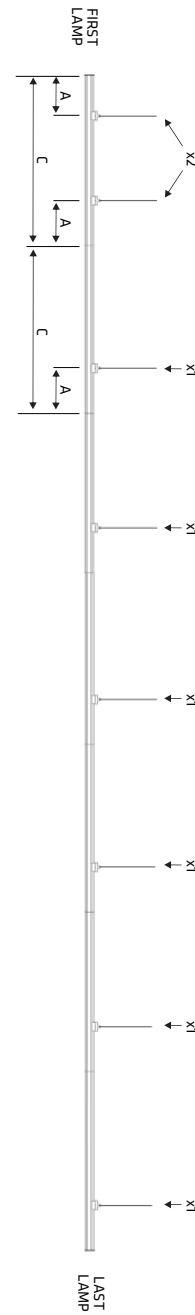

POWER OFF

L [mm]	B [mm]	H [mm]
1682	52	40
3364	52	40

TYPE 1682

TYPE 3364

DIMENSION TABLE	
A*	280 mm
B*	1680 mm
C	1682 mm
D	3364 mm

* suggestion

4 SUSPENDED

5 SUSPENDED

6 SUSPENDED

7 SUSPENDED

8 SUSPENDED

9 SURFACE

TYPE 1682

TYPE 3364

DIMENSION TABLE	
A*	280 mm
B*	1680 mm
C	1682 mm
D	3364 mm

* suggestion

STANDARD LS2 3R

LS2 5R

LS2 7R (DALI)

13 SURFACE

16 ALL VERSIONS

14 ALL VERSIONS ACCESSORY - CLOSING SET. Index: 966323

17 ALL VERSIONS

15 ALL VERSIONS