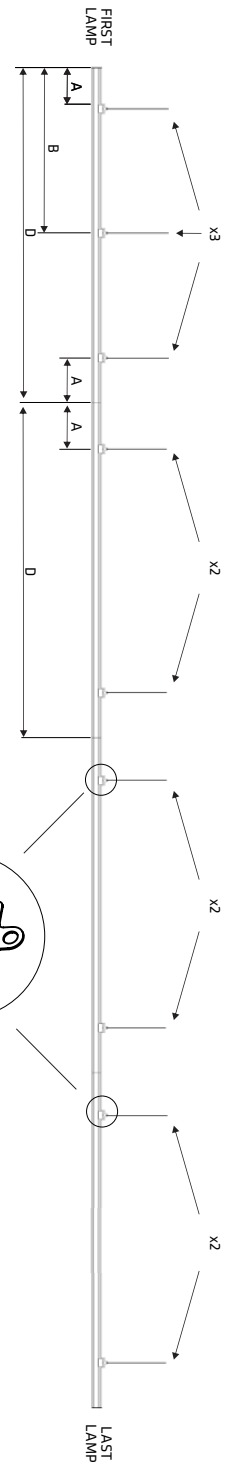

POWER OFF

L [mm]	B [mm]	H [mm]
1682	52	40
3364	52	40

TYPE 1682

TYPE 3364

DIMENSION TABLE	
A*	280 mm
B*	1680 mm
C	1682 mm
D	3364 mm

* suggestion

4 SUSPENDED

5 SUSPENDED

6 SUSPENDED

7 SUSPENDED

8 SUSPENDED

9 SURFACE

TYPE 1682

TYPE 3364

DIMENSION TABLE	
A*	280 mm
B*	1680 mm
C	1682 mm
D	3364 mm

* suggestion

STANDARD LS2 3R

LS2 5R

LS2 7R (DALI)

13 SURFACE

16 ALL VERSIONS

14 ALL VERSIONS ACCESSORY - CLOSING SET. Index: 966323

17 ALL VERSIONS

15 ALL VERSIONS