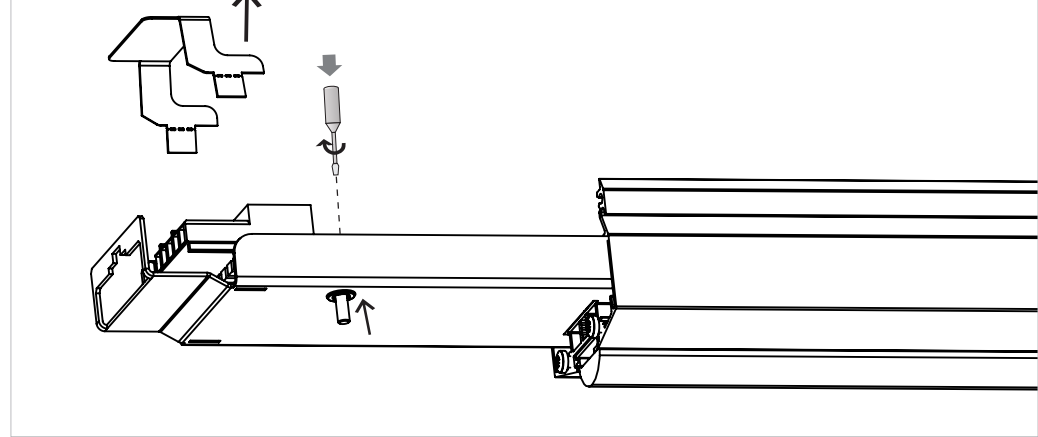

18 ALL VERSIONS