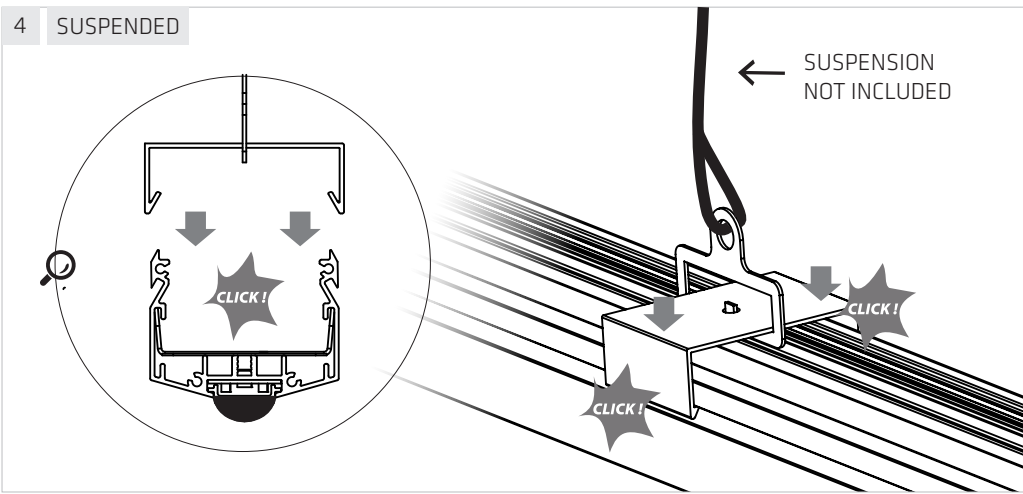

POWER OFF

L [mm]	B [mm]	H [mm]
1682	52	40
3364	52	40

TYPE 1682

TYPE 3364

DIMENSION TABLE	
A*	280 mm
B*	1680 mm
C	1682 mm
D	3364 mm

* suggestion

4 SUSPENDED

5 SUSPENDED

6 SUSPENDED

7 SUSPENDED

8 SUSPENDED

9 SURFACE

TYPE 1682

TYPE 3364

DIMENSION TABLE	
A*	280 mm
B*	1680 mm
C	1682 mm
D	3364 mm

* suggestion