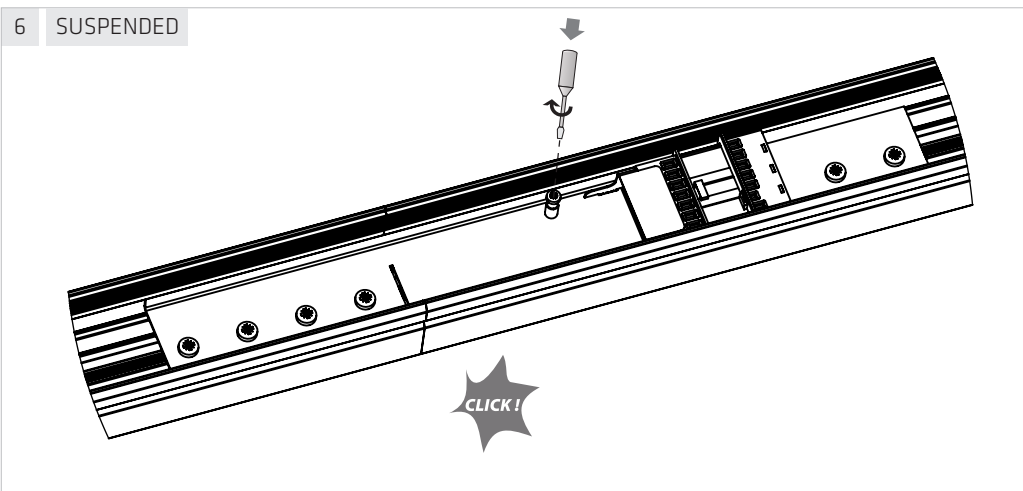

POWER OFF

L [mm]	B [mm]	H [mm]
1682	52	40
3364	52	40

TYPE 1682

TYPE 3364

DIMENSION TABLE	
A*	280 mm
B*	1680 mm
C	1682 mm
D	3364 mm

* suggestion

4 SUSPENDED

5 SUSPENDED

6 SUSPENDED

7 SUSPENDED

8 SUSPENDED

9 SURFACE

TYPE 1682

TYPE 3364

DIMENSION TABLE	
A*	280 mm
B*	1680 mm
C	1682 mm
D	3364 mm

* suggestion