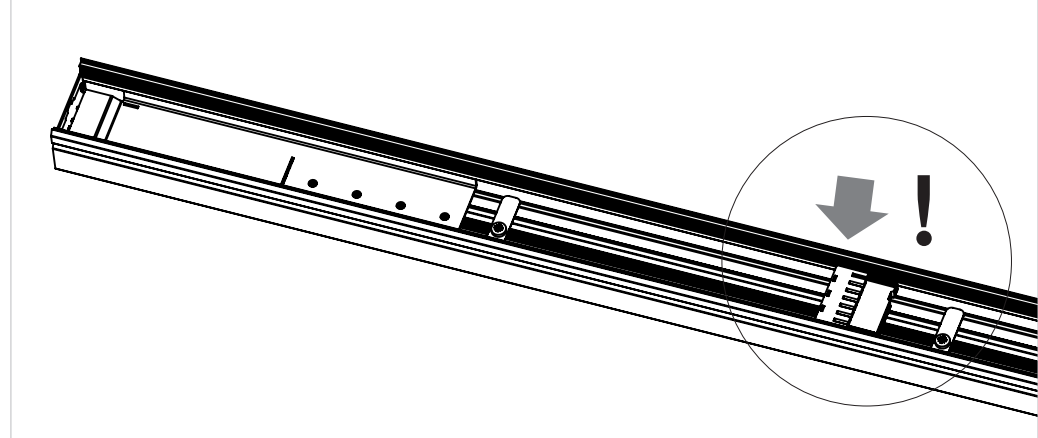

POWER OFF

L [mm]	B [mm]	H [mm]
1682	52	40
3364	52	40

TYPE 1682

TYPE 3364

DIMENSION TABLE	
A*	280 mm
B*	1680 mm
C	1682 mm
D	3364 mm

* suggestion

4 SUSPENDED

5 SUSPENDED

STANDARD LS2 3R

LS2 5R

LS2 7R (DALI)

13 SURFACE

16 ALL VERSIONS

14 ALL VERSIONS ACCESSORY - CLOSING SET. Index: 966323

17 ALL VERSIONS

15 ALL VERSIONS

18 ALL VERSIONS

19 ALL VERSIONS

20 ALL VERSIONS

21 SUSPENDED

ACCESSORY - TOP COVER
MASKING STRIP 840 mm
index: 966330

✓ IP40