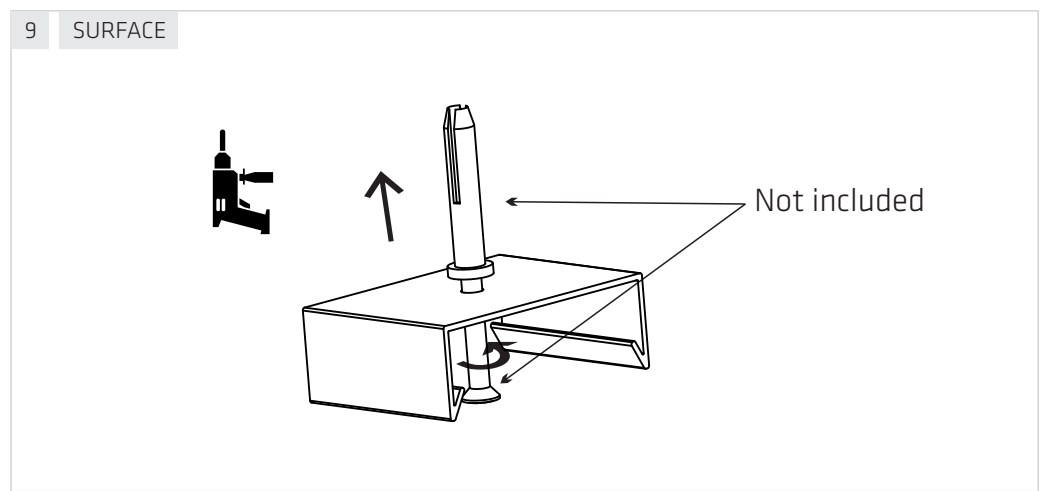

POWER OFF

L [mm]	B [mm]	H [mm]
1682	52	40
3364	52	40

TYPE 1682

TYPE 3364

DIMENSION TABLE	
A*	280 mm
B*	1680 mm
C	1682 mm
D	3364 mm

* suggestion

4 SUSPENDED

5 SUSPENDED

6 SUSPENDED

7 SUSPENDED

8 SUSPENDED

9 SURFACE

TYPE 1682

TYPE 3364

DIMENSION TABLE	
A*	280 mm
B*	1680 mm
C	1682 mm
D	3364 mm

* suggestion