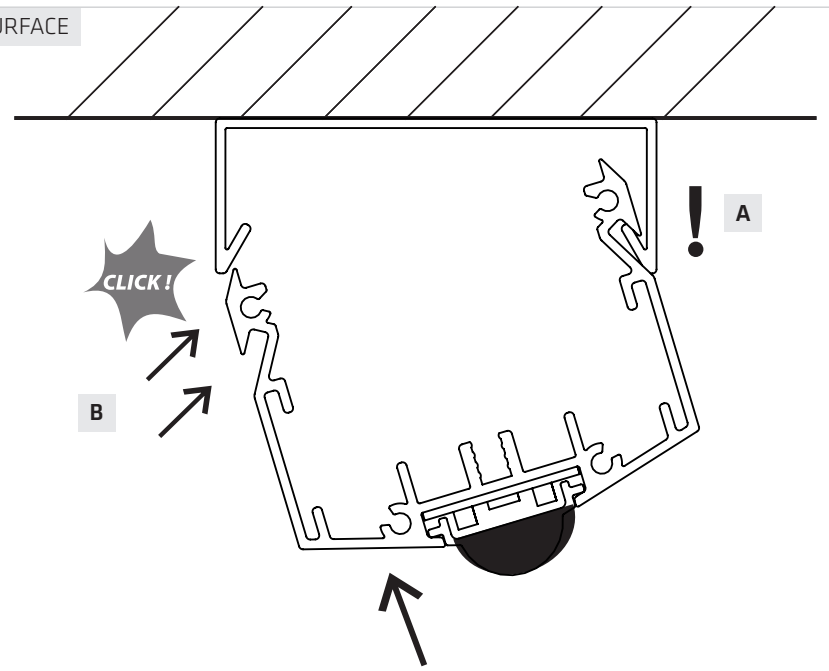

POWER OFF

L [mm]	B [mm]	H [mm]
1682	52	40
3364	52	40

TYPE 1682

TYPE 3364

DIMENSION TABLE	
A*	280 mm
B*	1680 mm
C	1682 mm
D	3364 mm

* suggestion

4 SUSPENDED

5 SUSPENDED

6 SUSPENDED

7 SUSPENDED

8 SUSPENDED

9 SURFACE

TYPE 1682

TYPE 3364

DIMENSION TABLE	
A*	280 mm
B*	1680 mm
C	1682 mm
D	3364 mm

* suggestion

18 ALL VERSIONS

19 ALL VERSIONS

20 ALL VERSIONS

21 SUSPENDED

ACCESSORY - TOP COVER
MASKING STRIP 840 mm
index: 966330

✓ IP40