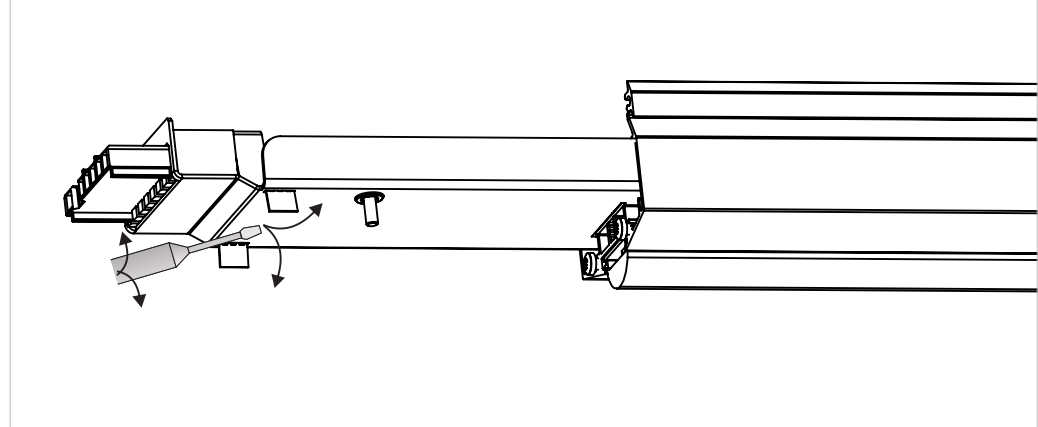

POWER OFF

L [mm]	B [mm]	H [mm]
1682	52	40
3364	52	40

TYPE 1682

TYPE 3364

DIMENSION TABLE	
A*	280 mm
B*	1680 mm
C	1682 mm
D	3364 mm

* suggestion

4 SUSPENDED

5 SUSPENDED

STANDARD LS2 3R

LS2 5R

LS2 7R (DALI)

13 SURFACE

16 ALL VERSIONS

14 ALL VERSIONS ACCESSORY - CLOSING SET. Index: 966323

17 ALL VERSIONS

15 ALL VERSIONS

18 ALL VERSIONS

19 ALL VERSIONS

20 ALL VERSIONS

21 SUSPENDED

ACCESSORY - TOP COVER
MASKING STRIP 840 mm
index: 966330

✓ IP40