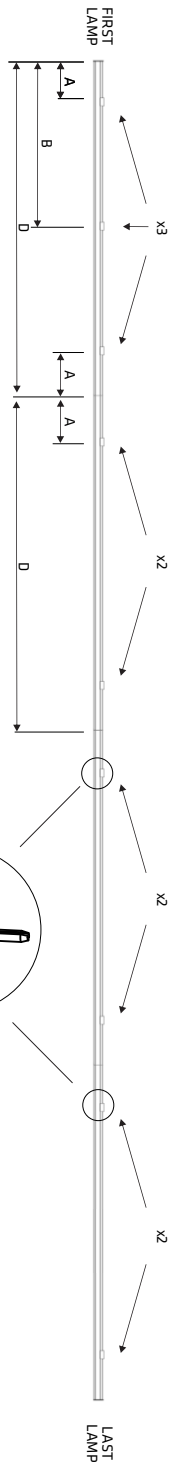

POWER OFF

L [mm]	B [mm]	H [mm]
1682	52	40
3364	52	40

TYPE 1682

TYPE 3364

DIMENSION TABLE	
A*	280 mm
B*	1680 mm
C	1682 mm
D	3364 mm

* suggestion

4 SUSPENDED

5 SUSPENDED

6 SUSPENDED

7 SUSPENDED

8 SUSPENDED

9 SURFACE

TYPE 1682

TYPE 3364

DIMENSION TABLE	
A*	280 mm
B*	1680 mm
C	1682 mm
D	3364 mm

* suggestion

STANDARD LS2 3R

LS2 5R

LS2 7R (DALI)

13 SURFACE

16 ALL VERSIONS

14 ALL VERSIONS ACCESSORY - CLOSING SET. Index: 966323

17 ALL VERSIONS

15 ALL VERSIONS

18 ALL VERSIONS

19 ALL VERSIONS

20 ALL VERSIONS

21 SUSPENDED

ACCESSORY - TOP COVER
MASKING STRIP 840 mm
index: 966330

✓ IP40