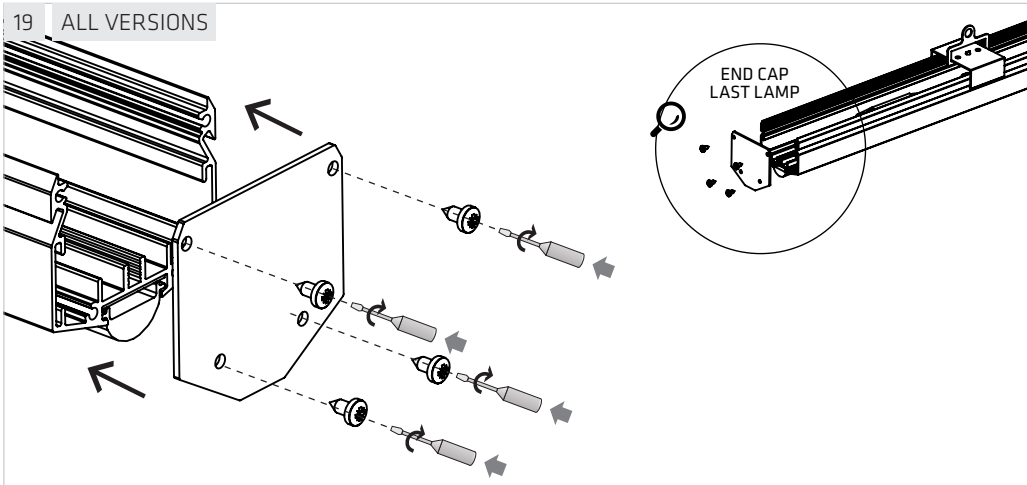

STANDARD LS2 3R

LS2 5R

LS2 7R (DALI)

13 SURFACE

16 ALL VERSIONS

14 ALL VERSIONS ACCESSORY - CLOSING SET. Index: 966323

17 ALL VERSIONS

15 ALL VERSIONS

18 ALL VERSIONS

19 ALL VERSIONS

20 ALL VERSIONS

21 SUSPENDED

ACCESSORY - TOP COVER
MASKING STRIP 840 mm
index: 966330

✓ IP40