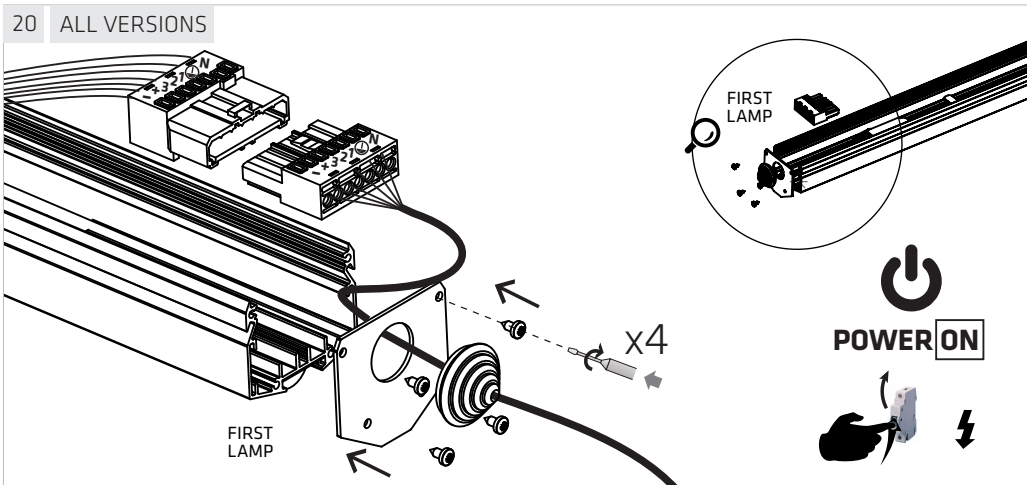

STANDARD LS2 3R

LS2 5R

LS2 7R (DALI)

13 SURFACE

16 ALL VERSIONS

14 ALL VERSIONS ACCESSORY - CLOSING SET. Index: 966323

17 ALL VERSIONS

15 ALL VERSIONS

18 ALL VERSIONS

19 ALL VERSIONS

20 ALL VERSIONS

21 SUSPENDED

ACCESSORY - TOP COVER
MASKING STRIP 840 mm
index: 966330

✓ IP40