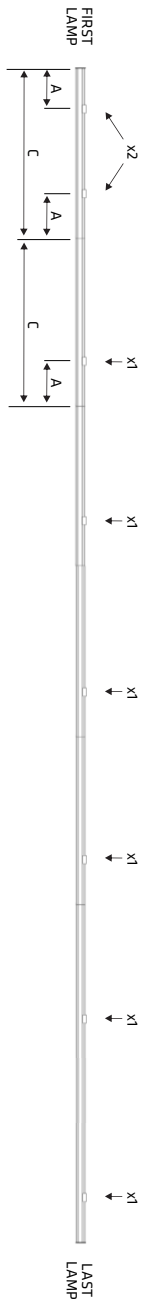

POWER OFF

L [mm]	B [mm]	H [mm]
1682	52	40
3364	52	40

TYPE 1682

TYPE 3364

DIMENSION TABLE	
A*	280 mm
B*	1680 mm
C	1682 mm
D	3364 mm

* suggestion

4 SUSPENDED

5 SUSPENDED

6 SUSPENDED

7 SUSPENDED

8 SUSPENDED

9 SURFACE

TYPE 1682

TYPE 3364

DIMENSION TABLE	
A*	280 mm
B*	1680 mm
C	1682 mm
D	3364 mm

* suggestion

STANDARD LS2 3R

LS2 5R

LS2 7R (DALI)

13 SURFACE

16 ALL VERSIONS

14 ALL VERSIONS ACCESSORY - CLOSING SET. Index: 966323

17 ALL VERSIONS

15 ALL VERSIONS