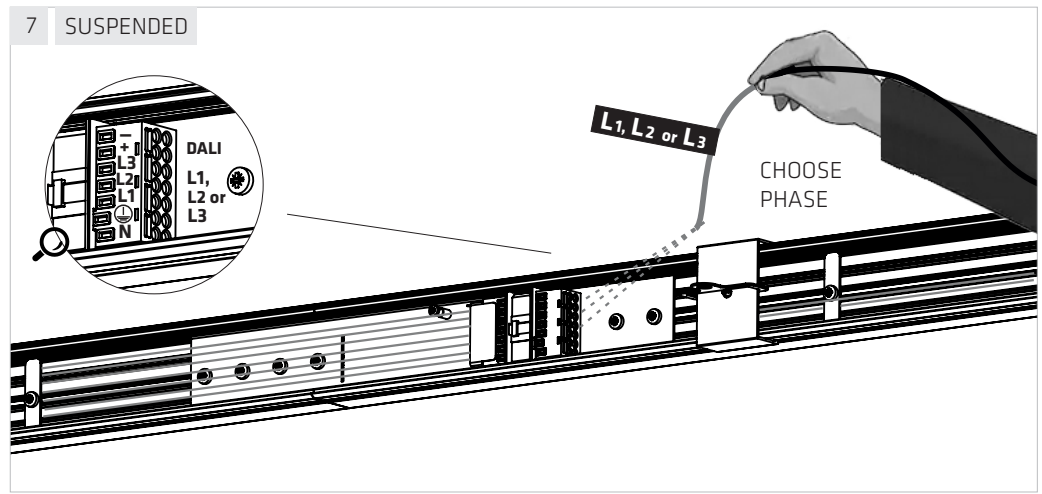

POWER OFF

L [mm]	B [mm]	H [mm]
1682	52	40
3364	52	40

TYPE 1682

TYPE 3364

DIMENSION TABLE	
A*	280 mm
B*	1680 mm
C	1682 mm
D	3364 mm

* suggestion

4 SUSPENDED

5 SUSPENDED

6 SUSPENDED

7 SUSPENDED

8 SUSPENDED

9 SURFACE

TYPE 1682

TYPE 3364

DIMENSION TABLE	
A*	280 mm
B*	1680 mm
C	1682 mm
D	3364 mm

* suggestion